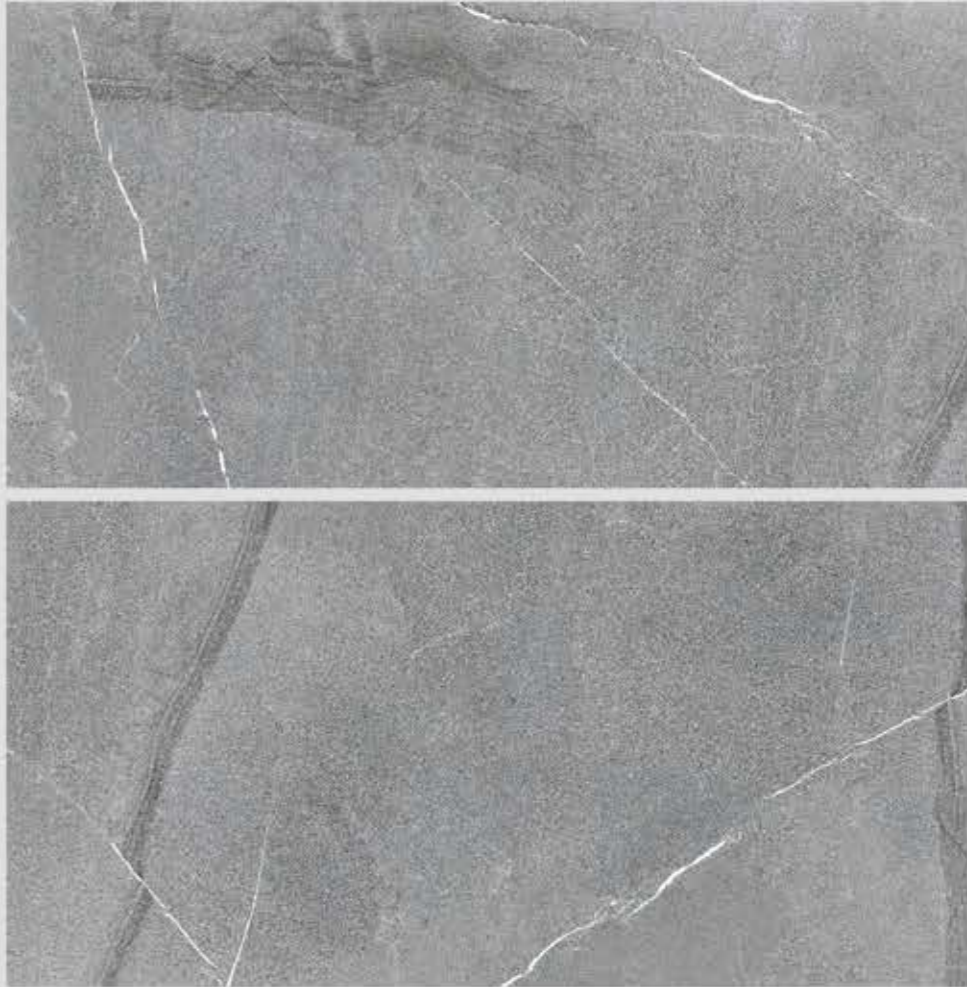

blizzard.

ARTEC GREY

RANDOM

600x1200 mm || Digital Glazed Vitrified Tiles ||

blizzard.

**BELESOIL BROWN**

**RANDOM**

**BELESOIL GREY**