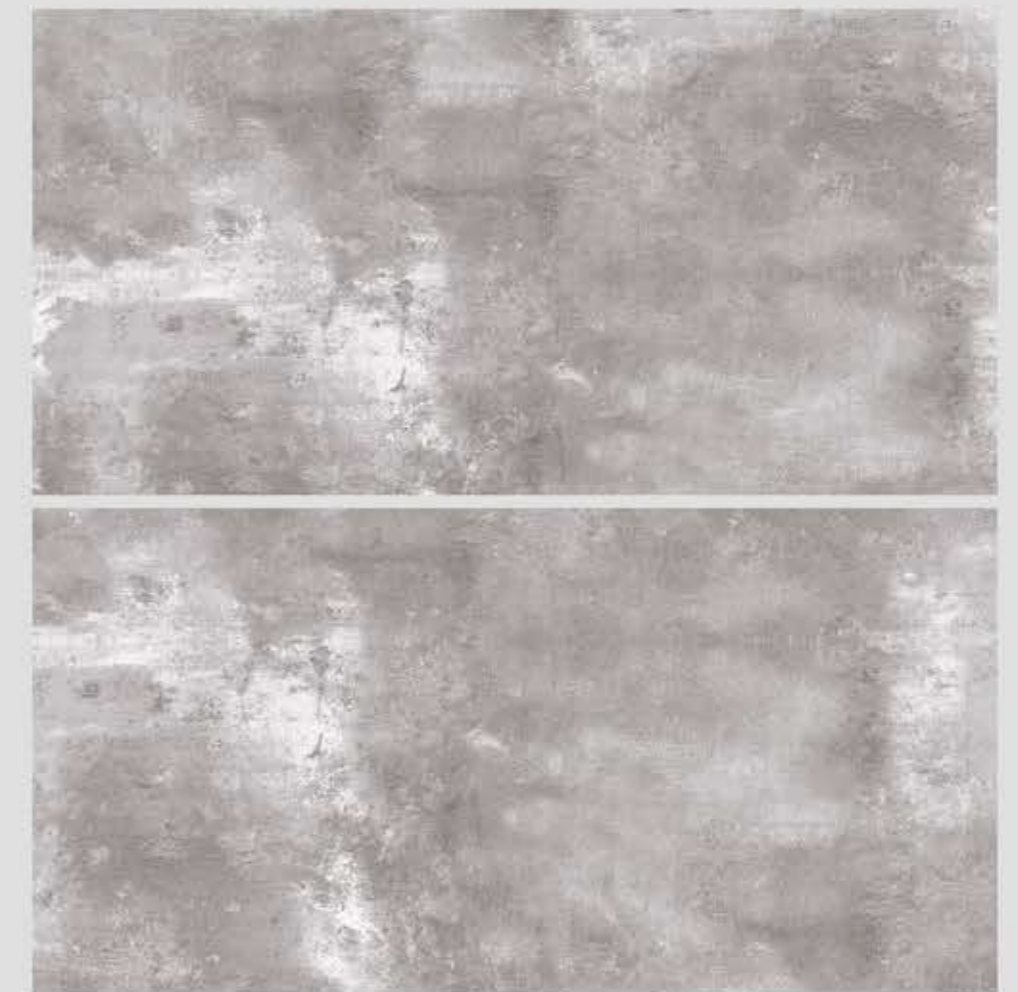

blizzard.

MANHATTAN BIANCO

RANDOM

600x1200 mm || Digital Glazed Vitrified Tiles ||

blizzard.

MANHATTAN GRIS

RANDOM

600x1200 mm || Digital Glazed Vitrified Tiles ||